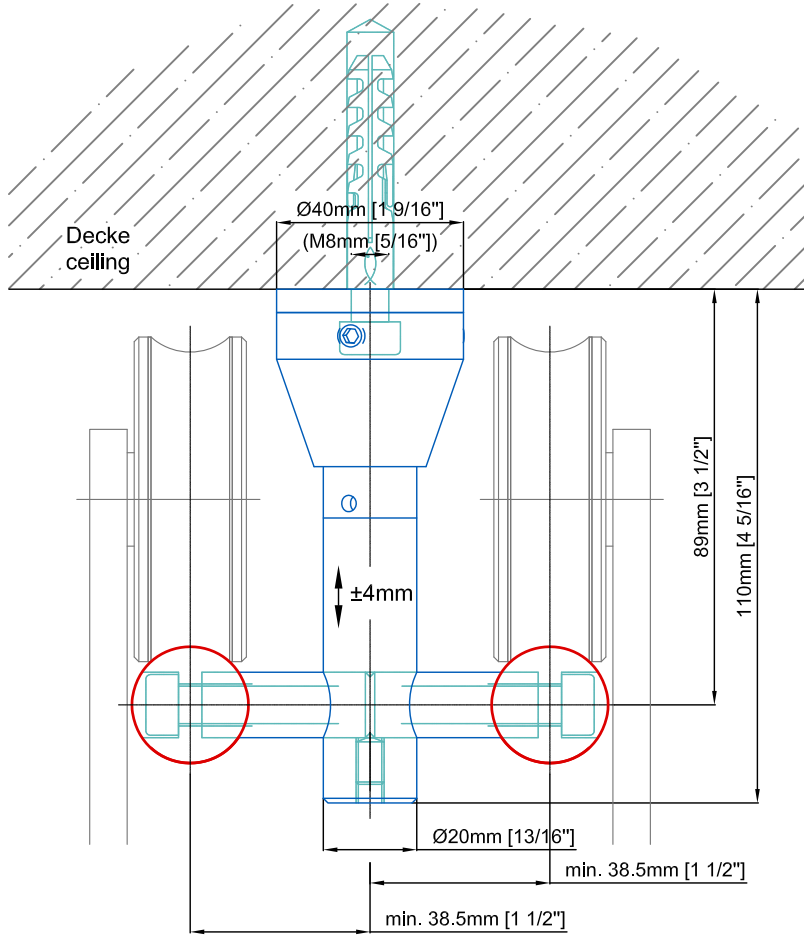

Ceiling Mount for Double Rail [Adjustable]

Available for use with:

Supra, ProTec, Twin, Duplex, Duplex S, Spider, Chronos, Klassik, Vario

Technical drawings are subject to change without notice.
All millimeter dimensions are exact and supersede inch conversions.

Copyright MWE NA Inc., all rights reserved. Reproduction or other use of these designs without written consent from MWE NA Inc. is prohibited.

May be used in combination with front end fasteners and/or wall fasteners