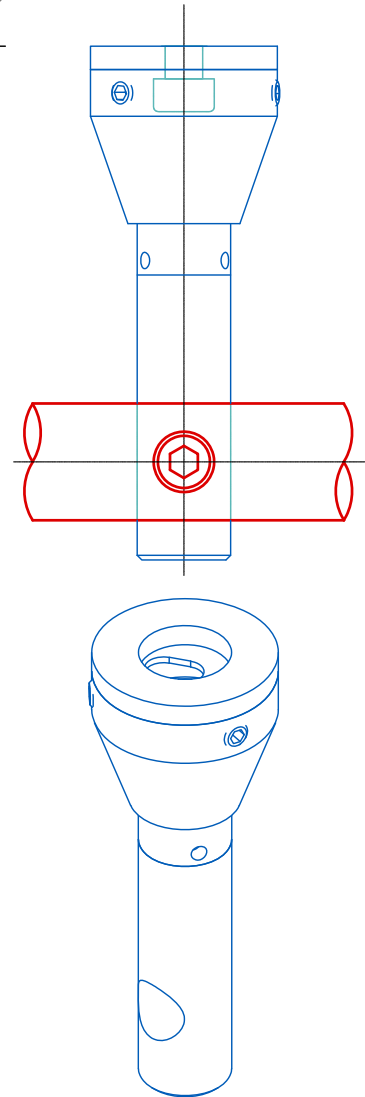

RAIL MOUNT/FASTENER [ST.5002] - adjustable

Date Prepared: September 2020

NORTH AMERICA

Tel.: 954-982-6595

Email: sales@mwe-na.com

www.mwe-na.com