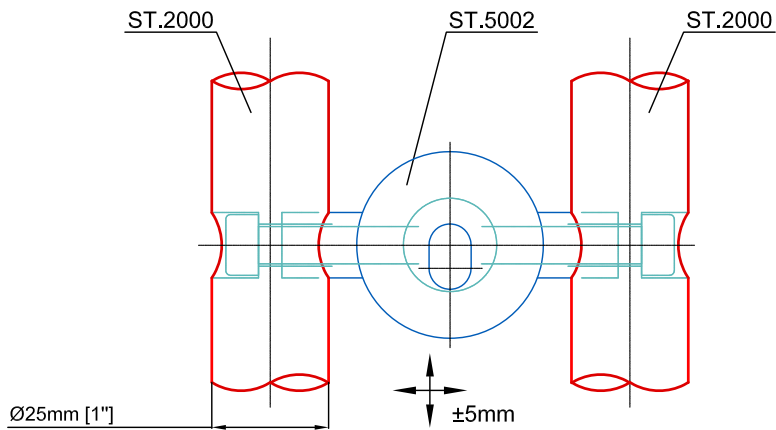

RAIL MOUNT/FASTENER [ST.5002] - adjustable

Date Prepared: September 2020

NORTH AMERICA

Tel.: 954-982-6595

Email: sales@mwe-na.com

www.mwe-na.com